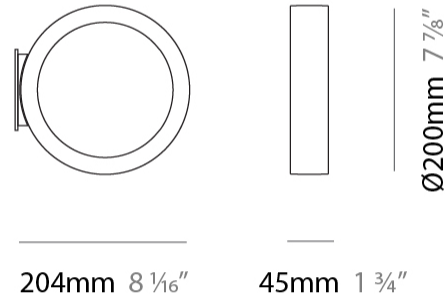

PROJECT
TYPE
SPECIFIER
QUANTITY
DATE

ASSOLO SURFACE

D32002-

base number   Finish
Options

1. To build a product code in our configurator select the specify button on the base model # product page
2. To build a manual product code on this datasheet choose from the options listed below in blue font and add the suffix to the base model #

GENERAL

Series: Assolo
Brand: Cini & Nils
Division: Design
Mounting Type: Surface
Mounting Location: Wall
Subcategory: Ambient

PHYSICAL

Shape: Round
Diameter (mm): 204
Diameter (in): 8 1/16
Width (mm): 45
Width (in): 1 3/4
Height (mm): 200
Height (in): 7 7/8
Light Distribution: Indirect
Weight (kg): 0.9
Weight (lbs): 1.98
Fixture Finish: WHI / BLK / MGD
Fixture Material: Aluminum

ELECTRICAL

Lamp Type: LED
Input Wattage (W): 15.76
Total Output Wattage (W): 13.7
Dimming: Tri-Mode (Non-Dimming and Phase Dimming (120Vac only) and 0-10V Dimming)
Driver Included: No
Driver Location: Remote
Driver Type: Constant Current - Universal
Driver Class: Class 2
Input Voltage (V): 120 - 277
Constant Current (MA): 350

LED

Number of LEDs: 1
Color Temperature (°K): 2800
Nominal Lumen (lm): 1300
CRI: >80 CRI
Lamp Life (hrs): 50000

OPTICAL

RATINGS AND CERTIFICATIONS

Certified By: Certified for North American Standards
IP rating: IP20